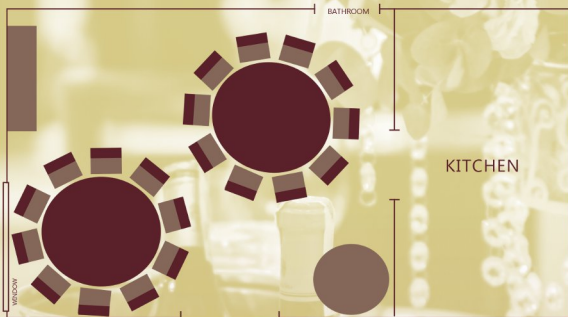

Layout Guide

Dual Round Table

Dual Long Rectangular

EXCLUSIVE
MINI BANQUETS

*All layouts can be modified to suit the individual occasion, contact us for more information.

Layout Guide

U-Shaped Banquet
Hall Luxury

Single Long Rectangular
Conference/Wedding

EXCLUSIVE
MINI BANQUETS

*All layouts can be modified to suit the individual occasion, contact us for more information.

Layout Guide

Triple Round Table Layout

Restaurant Themed Layout

EXCLUSIVE
MINI BANQUETS

*All layouts can be modified to suit the individual occasion, contact us for more information.

Layout Guide

Mixed Layout Round and Rectangular

Lecture Hall Layout

EXCLUSIVE
MINI BANQUETS