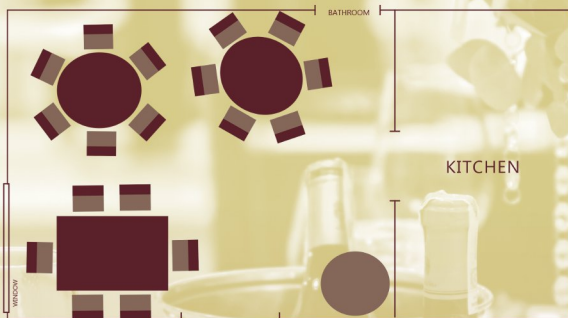

Layout Guide

Dual Round Table

Dual Long Rectangular

EXCLUSIVE
MINI BANQUETS

*All layouts can be modified to suit the individual occasion, contact us for more information.

Layout Guide

U-Shaped Banquet
Hall Luxury

Single Long Rectangular
Conference/Wedding

EXCLUSIVE
MINI BANQUETS

*All layouts can be modified to suit the individual occasion, contact us for more information.

Layout Guide

Triple Round Table Layout

Restaurant Themed Layout

EXCLUSIVE
MINI BANQUETS

*All layouts can be modified to suit the individual occasion, contact us for more information.

Layout Guide

Mixed Layout Round and Rectangular

Lecture Hall Layout

EXCLUSIVE
MINI BANQUETS