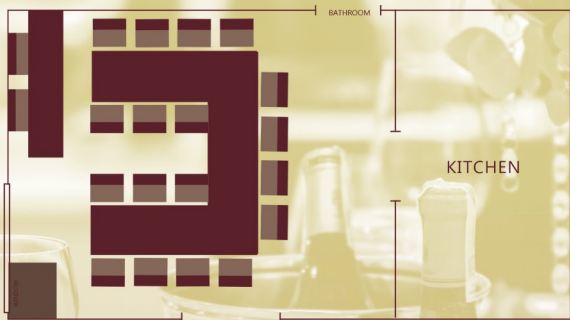

Layout Guide

Dual Round Table

Dual Long Rectangular

EXCLUSIVE
MINI BANQUETS

*All layouts can be modified to suit the individual occasion, contact us for more information.

Layout Guide

U-Shaped Banquet
Hall Luxury

Single Long Rectangular
Conference/Wedding

EXCLUSIVE
MINI BANQUETS

*All layouts can be modified to suit the individual occasion, contact us for more information.

Layout Guide

Triple Round Table Layout

Restaurant Themed Layout

EXCLUSIVE
MINI BANQUETS

*All layouts can be modified to suit the individual occasion, contact us for more information.

Layout Guide

Mixed Layout Round and Rectangular

Lecture Hall Layout

EXCLUSIVE
MINI BANQUETS