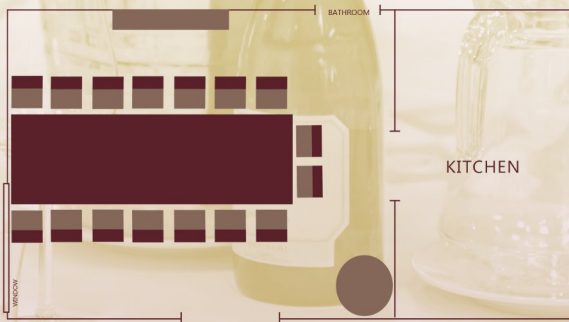

Layout Guide

Dual Round Table

Dual Long Rectangular

EXCLUSIVE
MINI BANQUETS

*All layouts can be modified to suit the individual occasion, contact us for more information.

Layout Guide

U-Shaped Banquet
Hall Luxury

Single Long Rectangular
Conference/Wedding

EXCLUSIVE
MINI BANQUETS

*All layouts can be modified to suit the individual occasion, contact us for more information.

Layout Guide

Triple Round Table Layout

Restaurant Themed Layout

EXCLUSIVE
MINI BANQUETS

*All layouts can be modified to suit the individual occasion, contact us for more information.

Layout Guide

Mixed Layout Round and Rectangular

Lecture Hall Layout

EXCLUSIVE
MINI BANQUETS