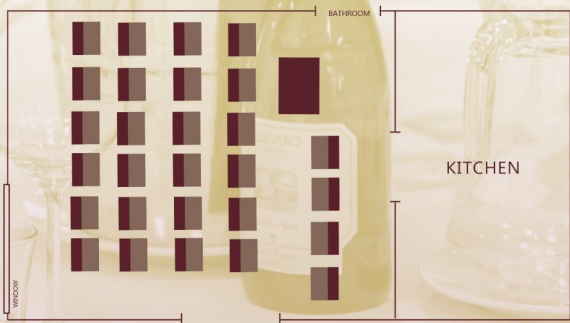

Single Long Rectangular
Conference/Wedding

EXCLUSIVE
MINI BANQUETS

*All layouts can be modified to suit the individual occasion, contact us for more information.

Layout Guide

Triple Round Table Layout

Restaurant Themed Layout

EXCLUSIVE
MINI BANQUETS

*All layouts can be modified to suit the individual occasion, contact us for more information.

Layout Guide

Mixed Layout Round and Rectangular

Lecture Hall Layout

EXCLUSIVE
MINI BANQUETS