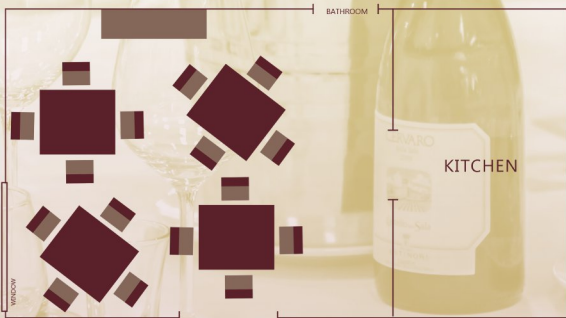

Layout Guide

Dual Round Table

Dual Long Rectangular

EXCLUSIVE
MINI BANQUETS

*All layouts can be modified to suit the individual occasion, contact us for more information.

Layout Guide

U-Shaped Banquet
Hall Luxury

Single Long Rectangular
Conference/Wedding

EXCLUSIVE
MINI BANQUETS

*All layouts can be modified to suit the individual occasion, contact us for more information.

Layout Guide

Triple Round Table Layout

Restaurant Themed Layout

EXCLUSIVE
MINI BANQUETS

*All layouts can be modified to suit the individual occasion, contact us for more information.

Layout Guide

Mixed Layout Round and Rectangular

Lecture Hall Layout

EXCLUSIVE
MINI BANQUETS